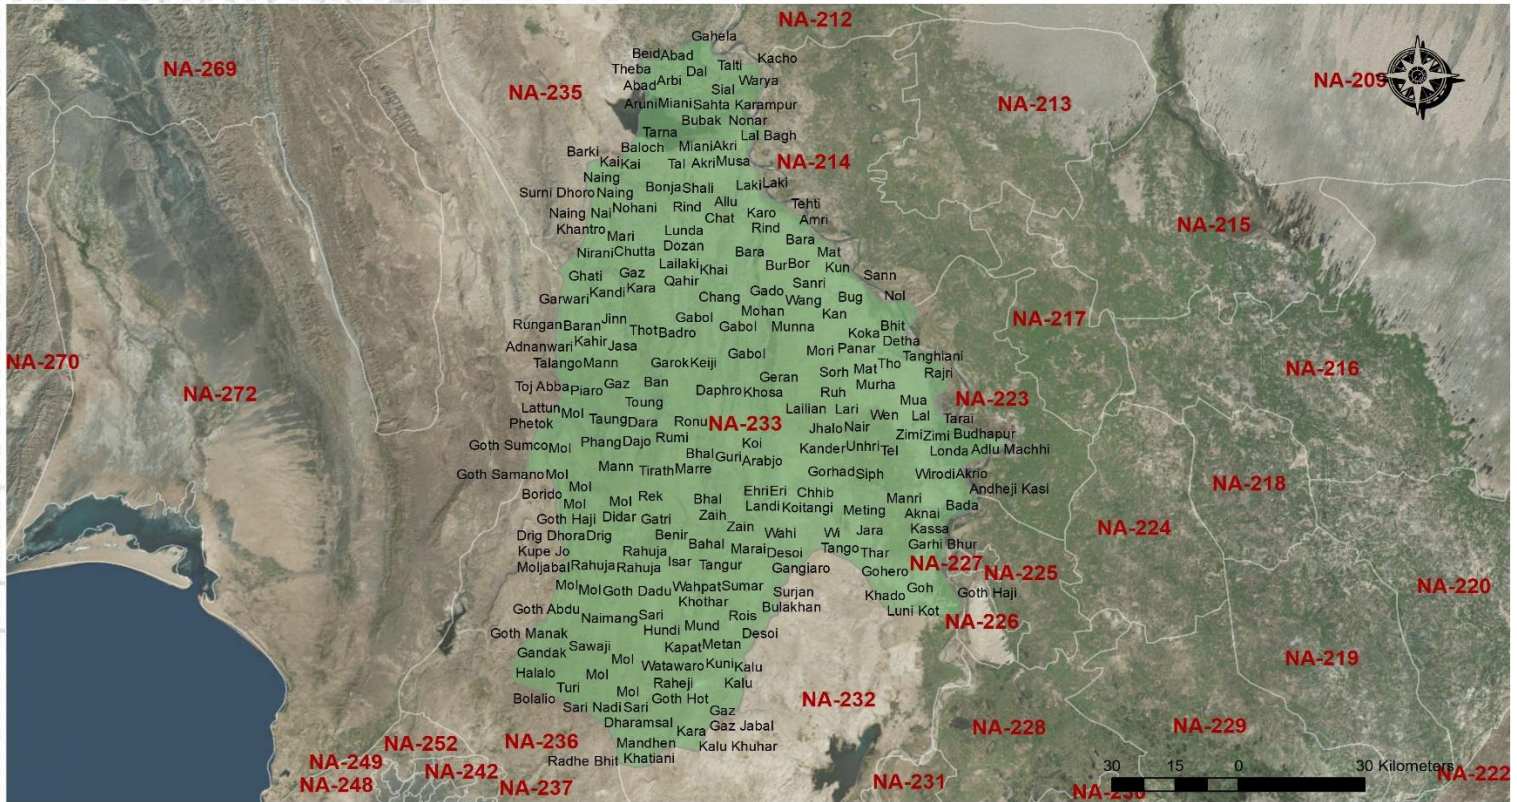

## NA-233 JAMSHORO

## SINDH

CONSTITUENCY  
POPULATION

993,142